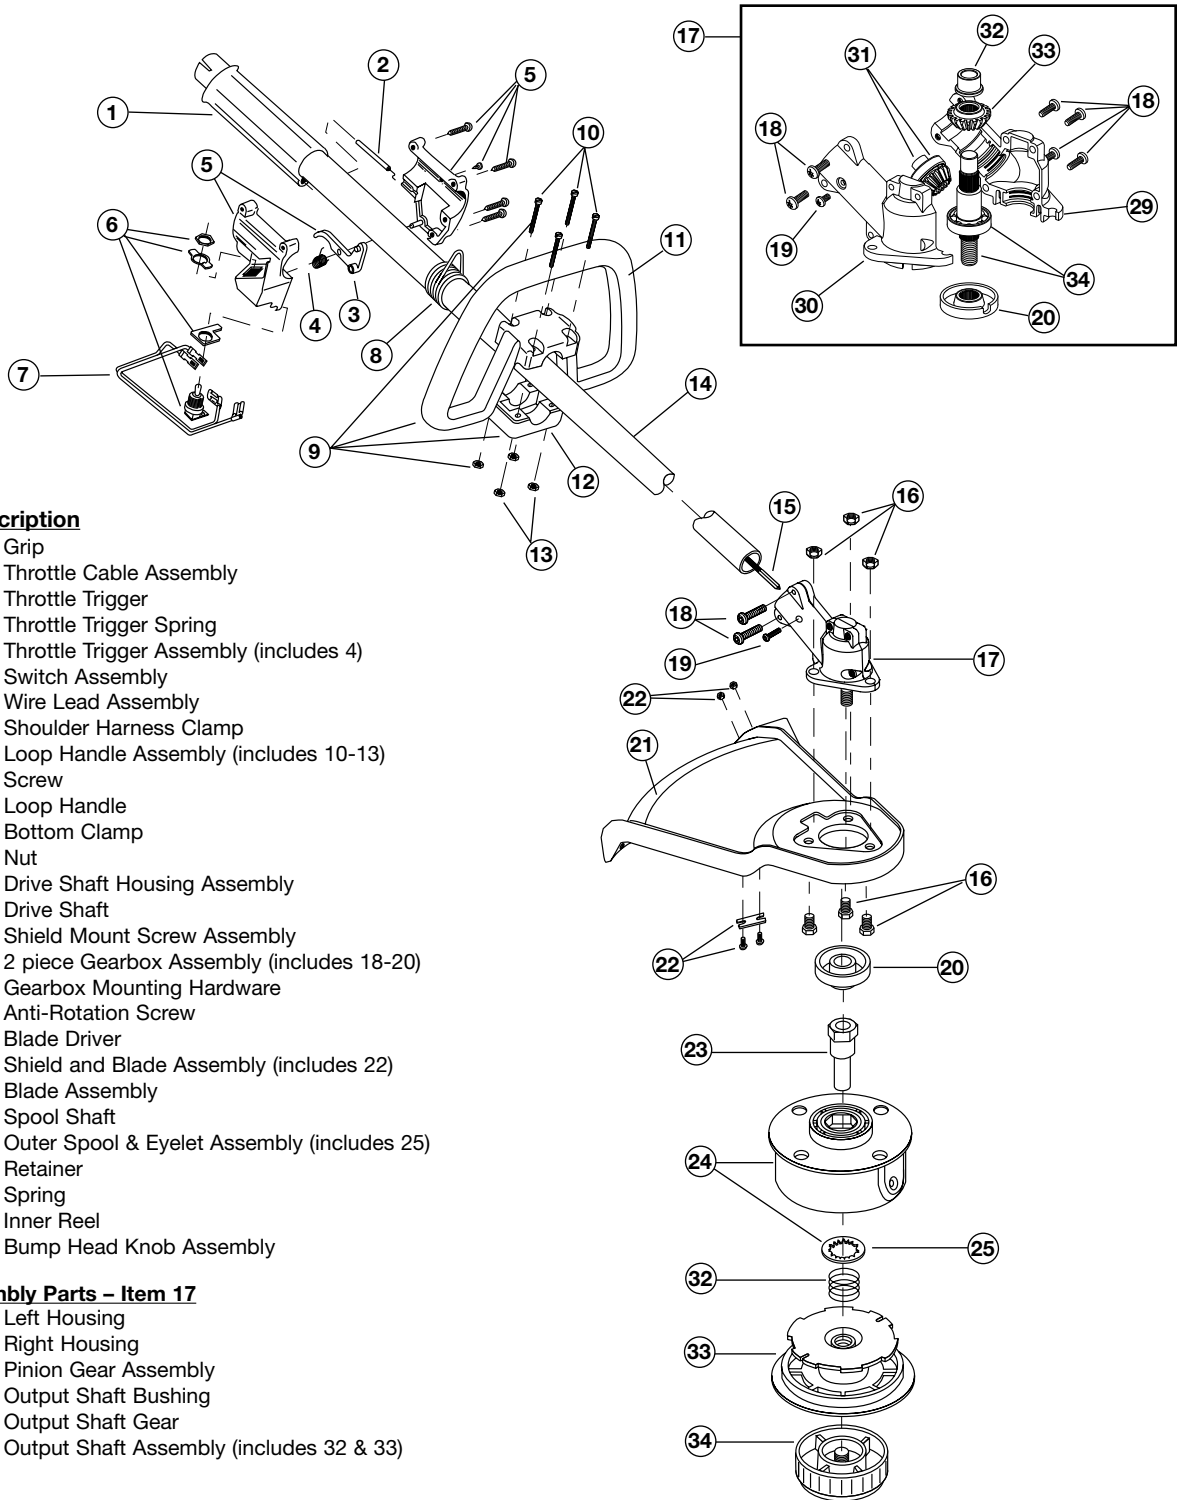

# ENGINE PARTS - TROY-BILT MODEL TB3000

Item	Part No.	Description
1	181704	Cylinder
2	181705	Cylinder Base Gasket
3	181706	Bolt
4	181707	Insulator
5	181708	Insulator Gasket
6	181709	Carburetor Gasket
7	181710	Screw and Washer
8	181711	Muffler Assembly (includes 9 & 10)
9	181712	Muffler
10	181713	Screw
11	181714	Muffler Gasket
12	181715	Muffler Plate
13	181716	Screw
14	181717	Crankcase Service Assembly (includes 15-19 & 25)
15	181718	Crankcase Gasket
16	181719	Bearing
17	181720	Oil Seal
18	181721	Oil Seal
19	181722	Snap Ring
20	181723	Screw
21	181724	Piston
22	181725	Ring
23	181726	Piston Pin
24	181727	Snap Ring
25	181728	Crankshaft
26	181729	Key
27	181730	Clutch
28	181074	Clutch Washer
29	181731	Spacer
30	181732	Flywheel Assembly
31	181733	Module Assembly (includes 32 & 33)
32	181734	Spacer
33	181735	Screw
34	181777	Recoil Assembly (includes 35-41)
35	181737	Recoil Case
36	181738	Recoil Pulley
37	181739	Recoil Spring
38	181740	Screw
39	181741	Washer
40	181742	Rope

# BOOM AND TRIMMER PARTS - TROY-BILT MODEL TB3000

Item	Part No.	Description
1	180866	Grip
2	181688	Throttle Cable Assembly
3	180975	Throttle Trigger
4	610314	Throttle Trigger Spring
5	181689	Throttle Trigger Assembly (includes 4)
6	180252	Switch Assembly
7	181690	Wire Lead Assembly
8	610327	Shoulder Harness Clamp
9	180869	Loop Handle Assembly (includes 10-13)
10	181070	Screw
11	182167	Loop Handle
12	182168	Bottom Clamp
13	181810	Nut
14	182836	Drive Shaft Housing Assembly
15	182837	Drive Shaft
16	182200	Shield Mount Screw Assembly
17	182193	2 piece Gearbox Assembly (includes 18-20)
18	182195	Gearbox Mounting Hardware
19	145569	Anti-Rotation Screw
20	182196	Blade Driver
21	182189	Shield and Blade Assembly (includes 22)
22	682061	Blade Assembly
23	612483	Spool Shaft
24	683301	Outer Spool & Eyelet Assembly (includes 25)
25	612026	Retainer
26	610636	Spring
27	147495	Inner Reel
28	180814	Bump Head Knob Assembly